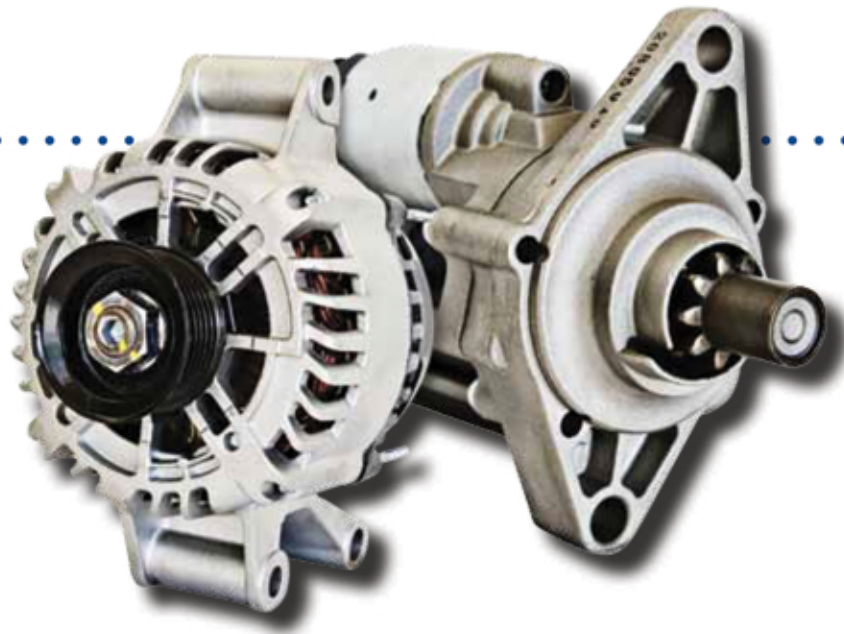

ALL MAJOR MAKES REMANUFACTURED STARTERS & ALTERNATORS

BUYER'S
GUIDE

**MAGNETI
MARELLI**

Offered by:
MOPAR

Quality Auto Parts for All Major Makes